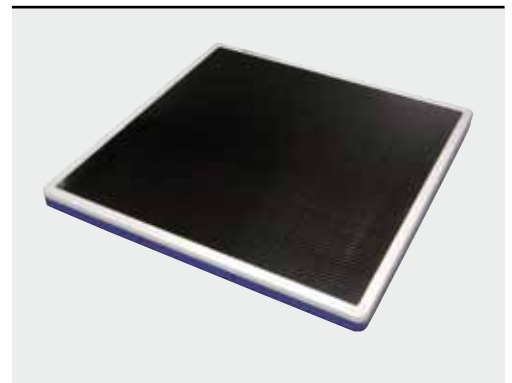

EXAMION CLASSIC FPS

Digital Radiography

*digital radiographic x-ray system
with flat-panel detector*

Integrated DR-System

Digital x-ray System of a piece.

The **EXAMION CLASSIC FPS SYSTEM** integrates all components of a digital x-ray machine. The whole system is controlled by one touch screen computer. The automated workflow system of the **EXAMION AQS SOFTWARE** minimizes the steps during due to the advantages of the intelligent workflow system. Also the software interface takes control of the x-ray generator and acquires the images from the high resolution 17 x 17" detector unit. The outstanding image quality is achieved by the advanced post processing algorithms of the examion AQS software.

EXAMION CLASSIC FPS

- ✓ **Direct Conversion Technology**
direct conversion of x-ray into image information
- ✓ images within a few seconds
- ✓ excellent image quality and grey value dynamics
- ✓ integrated control of x-ray machine and detector

- ✓ classic design
- ✓ simple handling
- ✓ less radiation dosage
- ✓ higher productivity
- ✓ suitable for all images: skeleton, thorax, skull, extremities...

with integrated flat-panel detector
43 x 43 cm